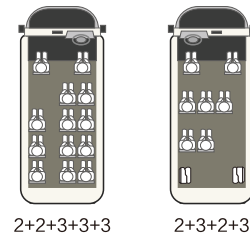

OVERALL DIMENSION

SEAT ARRANGEMENT

Model		CS2	C2	
Emission		Passenger	Passenger	
Emission		EuroIV	EuroIV	
Emission		PDV1	PDV1	
Main Spec.	Power	Engine	Foton Aucan	
		Model Brand name	Foton Aucan	
		Emission	EuroIV	
		Fuel Type	Diesel	
		Power (Hp/rpm)	137/3500	
	DIMENSION	Torque (N-m/rpm)	330 (1800-2600)	330 (1800-2600)
		Displacement (L)	2.0T	2.0T
		Transmission	6MT	6MT
		L*W*H(mm)	5390×1920×2285	4840×1695×2240
		Wheelbase (mm)	3110	2570
Powerful	Max. speed (km/h)	≥135	≥130	
	Body type	Wide body high roof	Narrow body high roof	
Back door		Lifted	Lifted	
Side sliding door		Single	Single	
Seats		13	10	
Braking system	Brakes type	front disc rear drum	front disc rear drum	
	Brake Safety Device	ABS+EBD	ABS+EBD	
	ESC	•	•	
	TPMS	•	•	
Steering system	BOS	•	•	
	Type	Hydraulic Power Assisted	Hydraulic Power Assisted	
Driving system	Tires	195R15C	195R15C	
	Spare tire (steel)	Aluminium	Steel	
A/C	A/C	Electric	Electric	
	Front/rear A/C	Both	Both	
	Combination Instrument (3.5 inch color)	•	•	
Multi-media	MP3+AUX+USB	•	•	
	Speakers	2	2	
Lamps	Headlamps	Halogen	Halogen	
	Headlamps high adjustable	•	•	
	Front fog Lamps	•	•	
	High mounted braking lamp	•	•	
Safety	Double Airbags	•	•	
	Color	White	White	
Instrument Panel	Light Adjustable	•	•	
	Tachometer	•	•	
	Clock	•	•	
	Front window	Electric	Electric	
Door&window&lock	Front electric window one click down	•	•	
	Lock+key	Remote Control Central Locking+Remote key+Normal key	Remote Control Central Locking+Remote key+Normal key	
	Rear window deforst function	•	•	
	Back window	Bright	Bright	
	Back door	Bright	Bright	
	Adjust type	Electric	Manual	
EXTERIOR	View Mirror	Manual	Manual	
	Folding type	•	•	
	Rear window wiper	•	•	
	Rear window scrubber	•	•	
Seats	Seats layout		13: 2+2+3+3+3	10: 2+3+2+3
	Fabric		Knitting	Knitting
	Driver seat	Fabric Type	Skeleton	Skeleton
		Head pillow	Adjust (up-down)	2way
	Assistant driver seat	Seats function	Front and rear adjustable, backrest adjustable	Front and rear adjustable, backrest adjustable
		Type	Skeleton	Skeleton
	Second row seats	Seats function	Front and rear adjustable, backrest adjustable	Front and rear adjustable, backrest adjustable
		Type	Two separate seats	Three seats together
	Third row seats	Seats function	Two separate seats+1 fixed seat	Two separate seats
		Type	Backrest adjustable	Backrest adjustable
	Fourth row seat	Seats function	Two separate seats+1 fixed seat	Two side turning seats+1 side turning seat
		Type	Backrest adjustable	Backrest adjustable
	Fifth row seats	Seats function	Two separate seats+1 fixed seat	•
		Type	2 way	•
	Seat Belt	Driver seat belt	Backrest adjustable	•
Type		3-Point	3-Point	