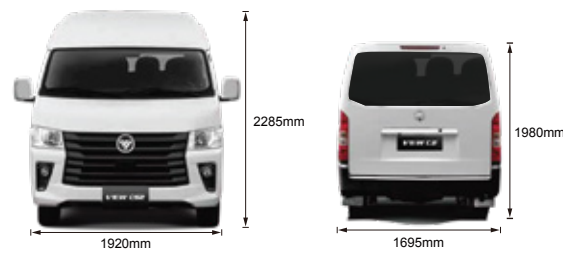

OVERALL DIMENSION

SEAT ARRANGEMENT

Model		CS2	C2	
Emission		Passenger	Passenger	
Emission		EuroIV	EuroIV	
Emission		PDV1	PDV1	
Main Spec.	Power	Engine	Foton Aucan	
		Model Brand name	Foton Aucan	
		Emission	EuroIV	
		Fuel Type	Diesel	
		Power (Hp/rpm)	137/3500	
	DIMENSION	Torque (N-m/rpm)	330 (1800-2600)	330 (1800-2600)
		Displacement (L)	2.0T	2.0T
		Transmission	6MT	6MT
		L*W*H(mm)	5390×1920×2285	4840×1695×2240
		Wheelbase (mm)	3110	2570
Powerful	Max. speed (km/h)	≥135	≥130	
	Body type	Wide body high roof	Narrow body high roof	
Back door		Lifted	Lifted	
Side sliding door		Single	Single	
Seats		13	10	
Braking system	Brakes type	front disc rear drum	front disc rear drum	
	Brake Safety Device	ABS+EBD	ABS+EBD	
	ESC	•	•	
	TPMS	•	•	
Steering system	BOS	•	•	
	Type	Hydraulic Power Assisted	Hydraulic Power Assisted	
Driving system	Tires	195R15C	195R15C	
	Spare tire (steel)	Aluminium	Steel	
A/C	A/C	Electric	Electric	
	Front/rear A/C	Both	Both	
	Combination Instrument (3.5 inch color)	•	•	
Multi-media	MP3+AUX+USB	•	•	
	Speakers	2	2	
Lamps	Headlamps	Halogen	Halogen	
	Headlamps high adjustable	•	•	
	Front fog Lamps	•	•	
	High mounted braking lamp	•	•	
Safety	Double Airbags	•	•	
	Color	White	White	
Instrument Panel	Light Adjustable	•	•	
	Tachometer	•	•	
	Clock	•	•	
	Front window	Electric	Electric	
Door&window&lock	Front electric window one click down	•	•	
	Lock+key	Remote Control Central Locking+Remote key+Normal key	Remote Control Central Locking+Remote key+Normal key	
	Rear window deforst function	•	•	
	Back window	Bright	Bright	
	Back door	Bright	Bright	
	Adjust type	Electric	Manual	
EXTERIOR	View Mirror	Manual	Manual	
	Folding type	•	•	
	Rear window wiper	•	•	
	Rear window scrubber	•	•	
Seats	Seats layout		13: 2+2+3+3+3	10: 2+3+2+3
	Fabric		Knitting	Knitting
	Driver seat	Fabric Type	Skeleton	Skeleton
		Head pillow	Adjust (up-down)	2way
	Assistant driver seat	Seats function	Front and rear adjustable, backrest adjustable	Front and rear adjustable, backrest adjustable
		Type	Skeleton	Skeleton
	Second row seats	Seats function	Front and rear adjustable, backrest adjustable	Front and rear adjustable, backrest adjustable
		Type	Two separate seats	Three seats together
	Third row seats	Seats function	Two separate seats+1 fixed seat	Two separate seats
		Type	Backrest adjustable	Backrest adjustable
	Fourth row seat	Seats function	Two separate seats+1 fixed seat	Two side turning seats+1 side turning seat
		Type	Backrest adjustable	Backrest adjustable
	Fifth row seats	Seats function	Two separate seats+1 fixed seat	•
		Type	2 way	•
	Seat Belt	Driver seat belt	Backrest adjustable	•
Type		3-Point	3-Point	